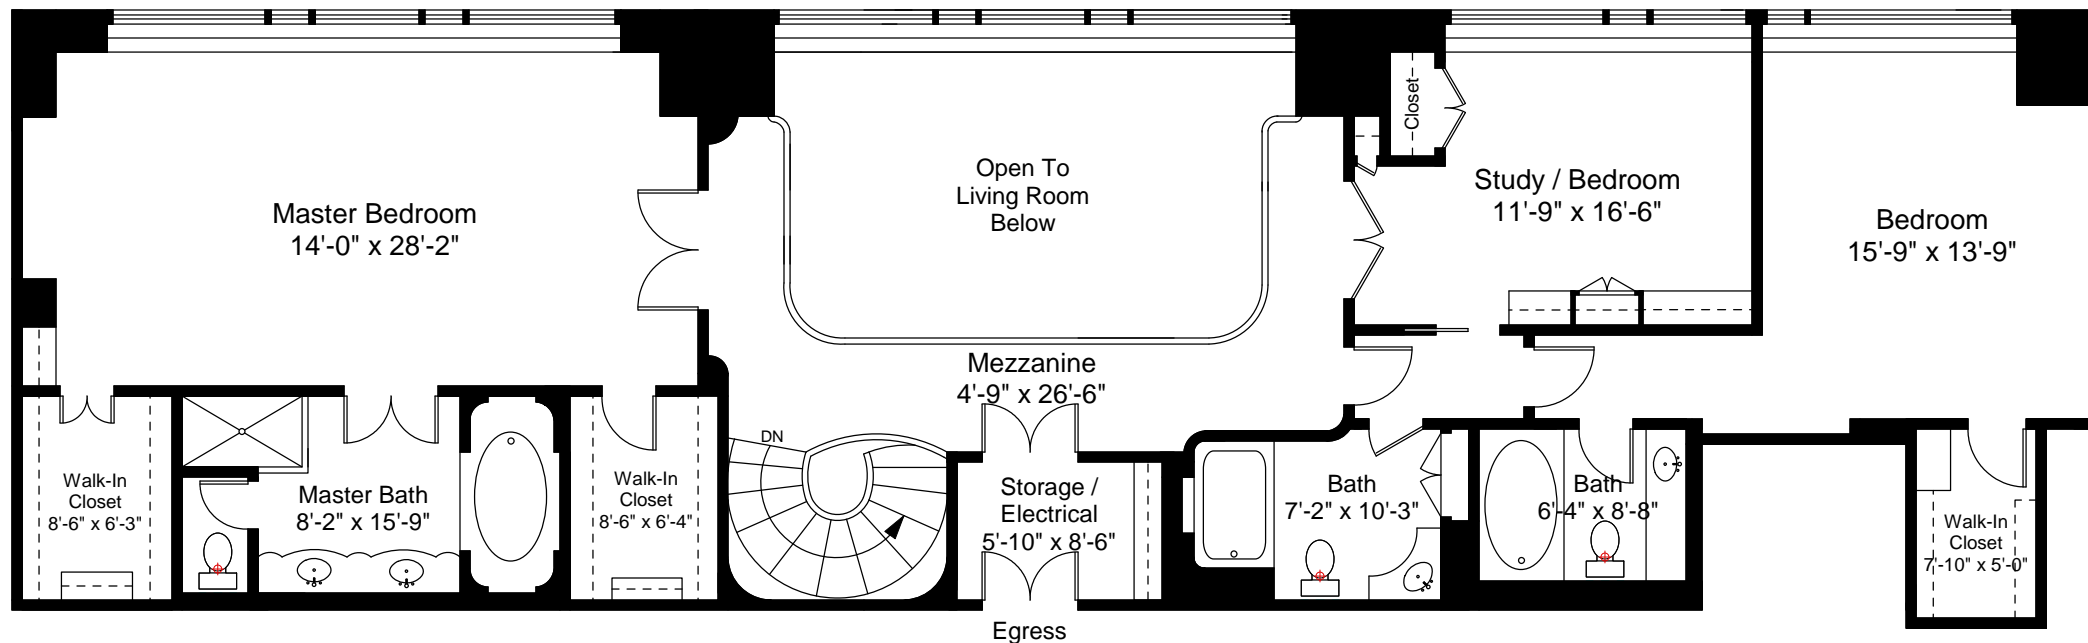

First Floor Plan
 Ceiling Height = 8'-3"

Four Seasons Place, Unit 1515
 220 Boylston Street
 Boston, MA 02116

Scale 1/8" = 1'-0"

Completed: May, 2009

Note: Dimensions are not
 guaranteed and are provided
 for informational purposes only.

Second Floor Plan
 Ceiling Height = 8'-0"

Four Seasons Place, Unit 1515
 220 Boylston Street
 Boston, MA 02116

Scale 1/8" = 1'-0"

Completed: May, 2009

Note: Dimensions are not
 guaranteed and are provided
 for informational purposes only.