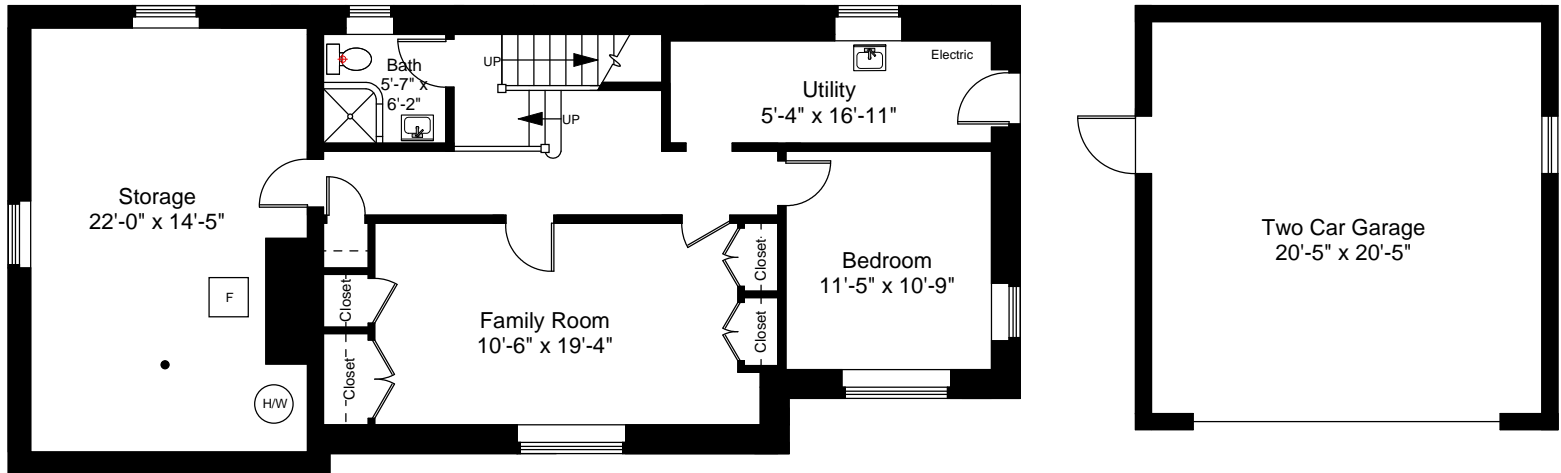

Upper Level Floor Plan
Ceiling Height = 8'-6"

Completed: August, 2010
Note: Dimensions are not guaranteed and are provided for informational purposes only.

36 Brooks Road
Lincoln, MA 01773

Lower Level Floor Plan
 Ceiling Height = 7'-6"

Completed: August, 2010
 Note: Dimensions are not guaranteed and are provided for informational purposes only.

36 Brooks Road
 Lincoln, MA 01773