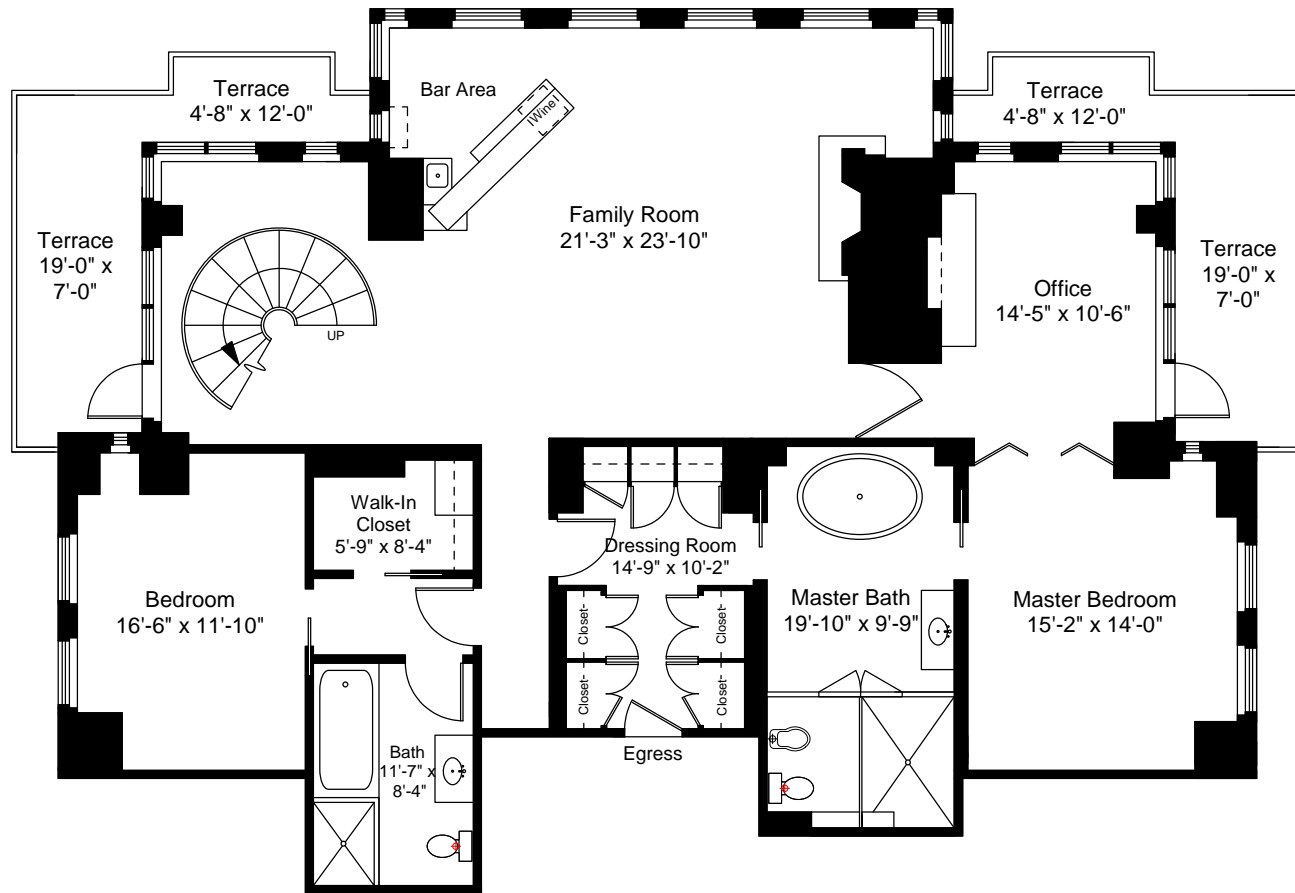

3 Battery Wharf, PH 3511 / 3611
 Boston, MA 02109

Sixth Floor Plan
 Ceiling Height = 8'-0"

Completed: December, 2009

Note: Dimensions are not
 guaranteed and are provided
 for informational purposes only.

Fifth Floor Plan
Ceiling Height = 8'-0"

3 Battery Wharf, PH 3511 / 3611
Boston, MA 02109

Scale 1" = 10'-0"

Completed: December, 2009

Note: Dimensions are not guaranteed and are provided for informational purposes only.

Roof Deck Plan
Ceiling Height = 9'-0"

3 Battery Wharf, PH 3511 / 3611
Boston, MA 02109

Completed: December, 2009
Note: Dimensions are not guaranteed and are provided for informational purposes only.