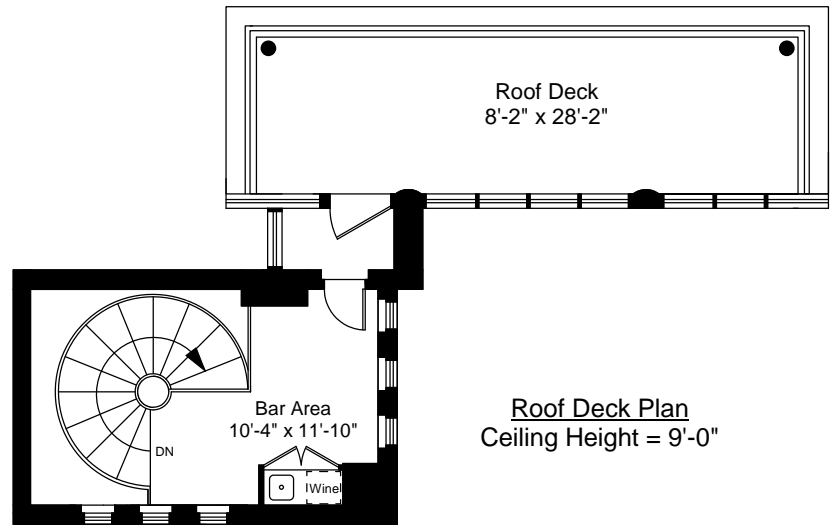

3 Battery Wharf, PH 3511 / 3611
 Boston, MA 02109

Sixth Floor Plan
 Ceiling Height = 8'-0"

Completed: December, 2009

Note: Dimensions are not
 guaranteed and are provided
 for informational purposes only.

Fifth Floor Plan
Ceiling Height = 8'-0"

3 Battery Wharf, PH 3511 / 3611
Boston, MA 02109

Scale 1" = 10'-0"

Completed: December, 2009

Note: Dimensions are not guaranteed and are provided for informational purposes only.

Roof Deck Plan
Ceiling Height = 9'-0"

3 Battery Wharf, PH 3511 / 3611
Boston, MA 02109

Completed: December, 2009
Note: Dimensions are not guaranteed and are provided for informational purposes only.