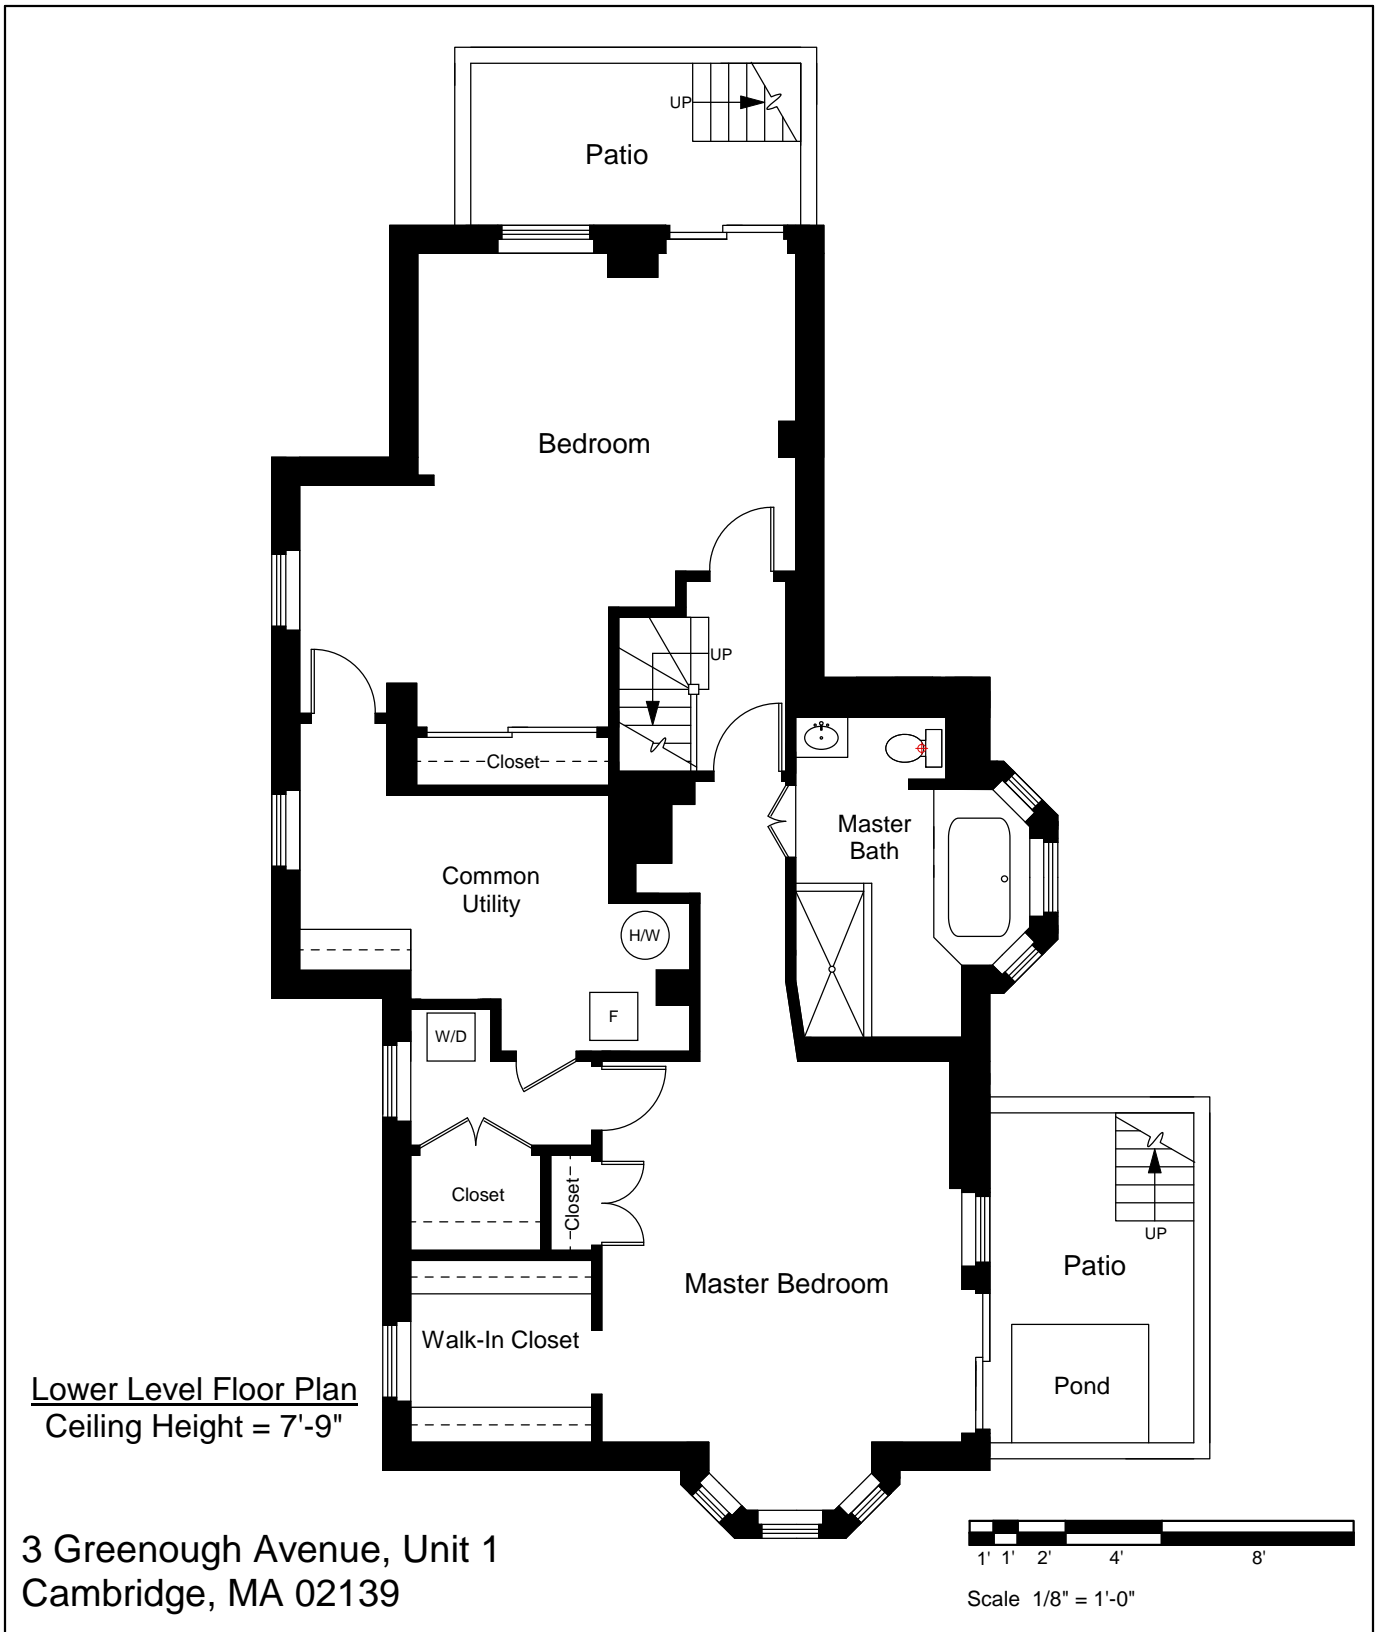

First Floor Plan
Ceiling Height = 10'-0"

3 Greenough Avenue, Unit 1
Cambridge, MA 02139

1

Completed: June, 2010
Note: Dimensions are not guaranteed and are provided for informational purposes only.

NEW ENGLAND
FLOOR PLANS
& PHOTOGRAPHY
(800) 328-0217

2

Completed: June, 2010

Note: Dimensions are not guaranteed and are provided for informational purposes only.