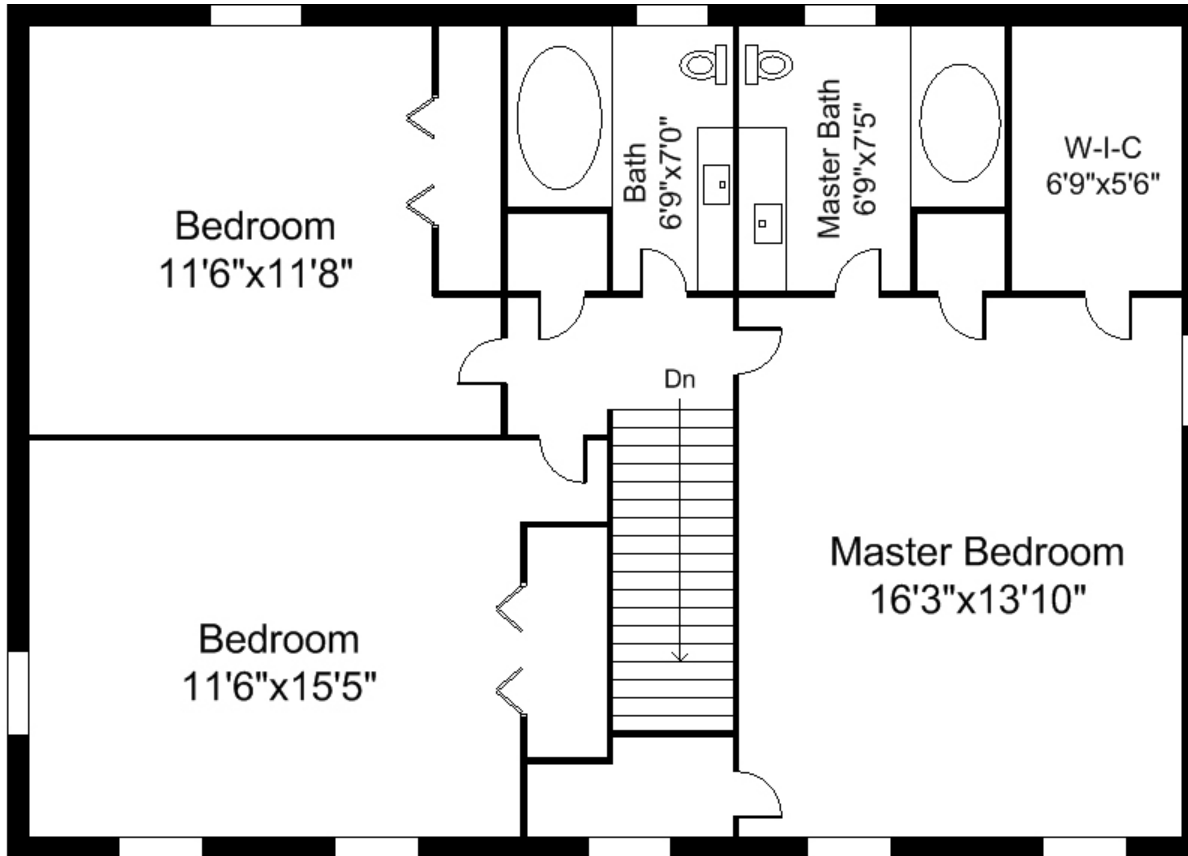

First Floor Plan
Ceiling Height = 7'-7"

4 Orchard Street
Medway, MA 02053

Completed: March, 2010

Note: Dimensions are not
guaranteed and are provided
for informational purposes only.

4 Orchard Street
Medway, MA 02053

Second Floor Plan
Ceiling Height = 7'-7"

Completed: March, 2010

Note: Dimensions are not guaranteed and are provided for informational purposes only.

Lower Level Floor Plan
Ceiling Height = 7'-4"

4 Orchard Street
Medway, MA 02053

Completed: March, 2010

Note: Dimensions are not
guaranteed and are provided
for informational purposes only.