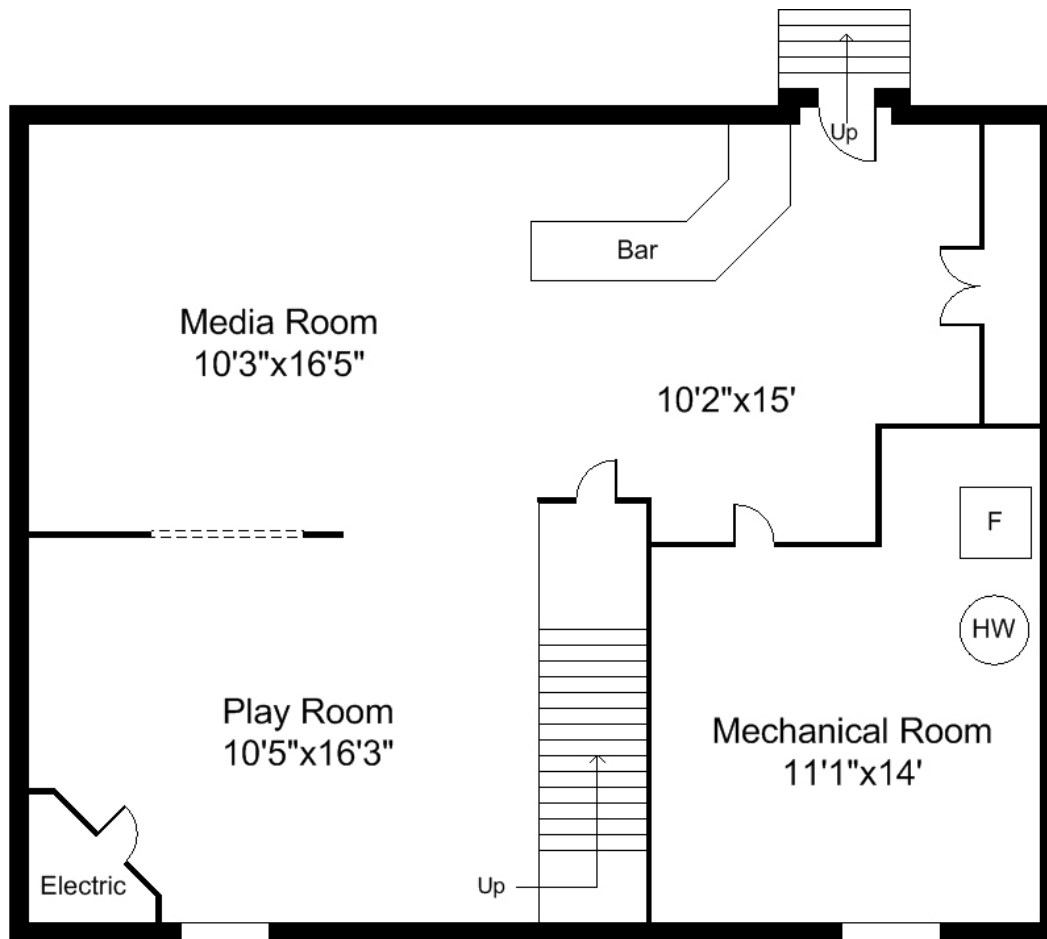

First Floor Plan
Ceiling Height = 7'-7"

4 Orchard Street
Medway, MA 02053

Completed: March, 2010

Note: Dimensions are not
guaranteed and are provided
for informational purposes only.

4 Orchard Street
Medway, MA 02053

Second Floor Plan
Ceiling Height = 7'-7"

Completed: March, 2010

Note: Dimensions are not guaranteed and are provided for informational purposes only.

Lower Level Floor Plan
Ceiling Height = 7'-4"

4 Orchard Street
Medway, MA 02053

Completed: March, 2010

Note: Dimensions are not
guaranteed and are provided
for informational purposes only.