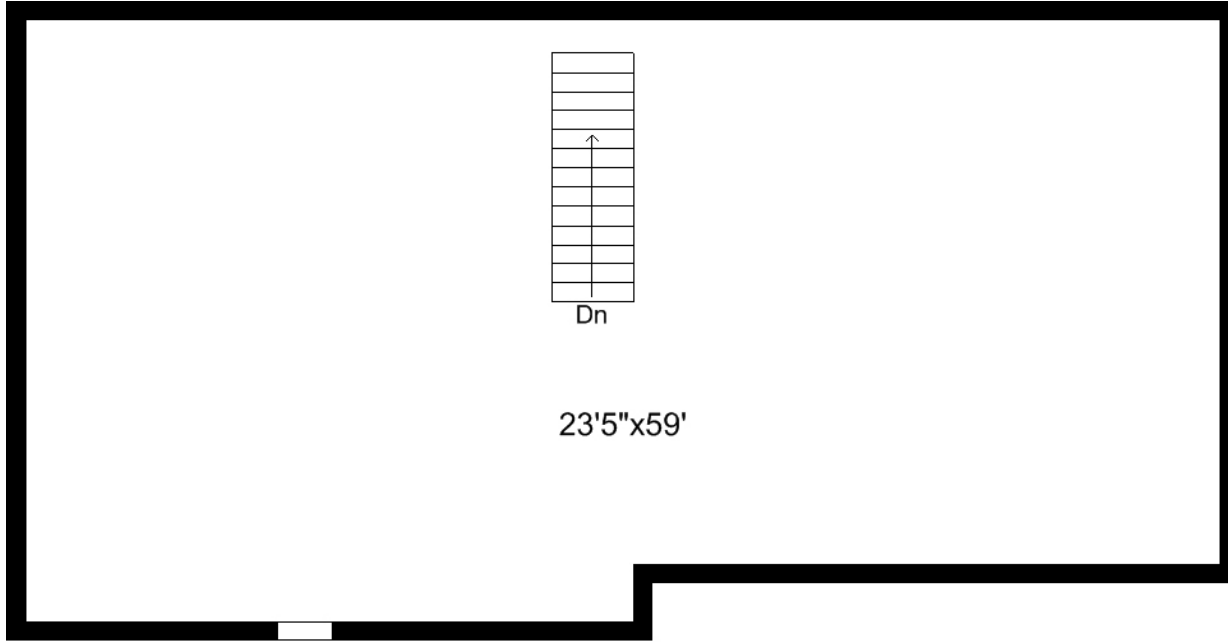

First Floor Plan  
Ceiling Height = 7'-9"

51 Alba Road  
Wellesley, MA 02481

Completed: February, 2010  
Note: Dimensions are not guaranteed and are provided for informational purposes only.

Lower Level Floor Plan  
Ceiling Height = 7'-6"

51 Alba Road  
Wellesley, MA 02481

Completed: February, 2010  
Note: Dimensions are not  
guaranteed and are provided  
for informational purposes only.

Attic Floor Plan  
Ceiling Height = 6'-2"

51 Alba Road  
Wellesley, MA 02481

Completed: February, 2010  
Note: Dimensions are not  
guaranteed and are provided  
for informational purposes only.