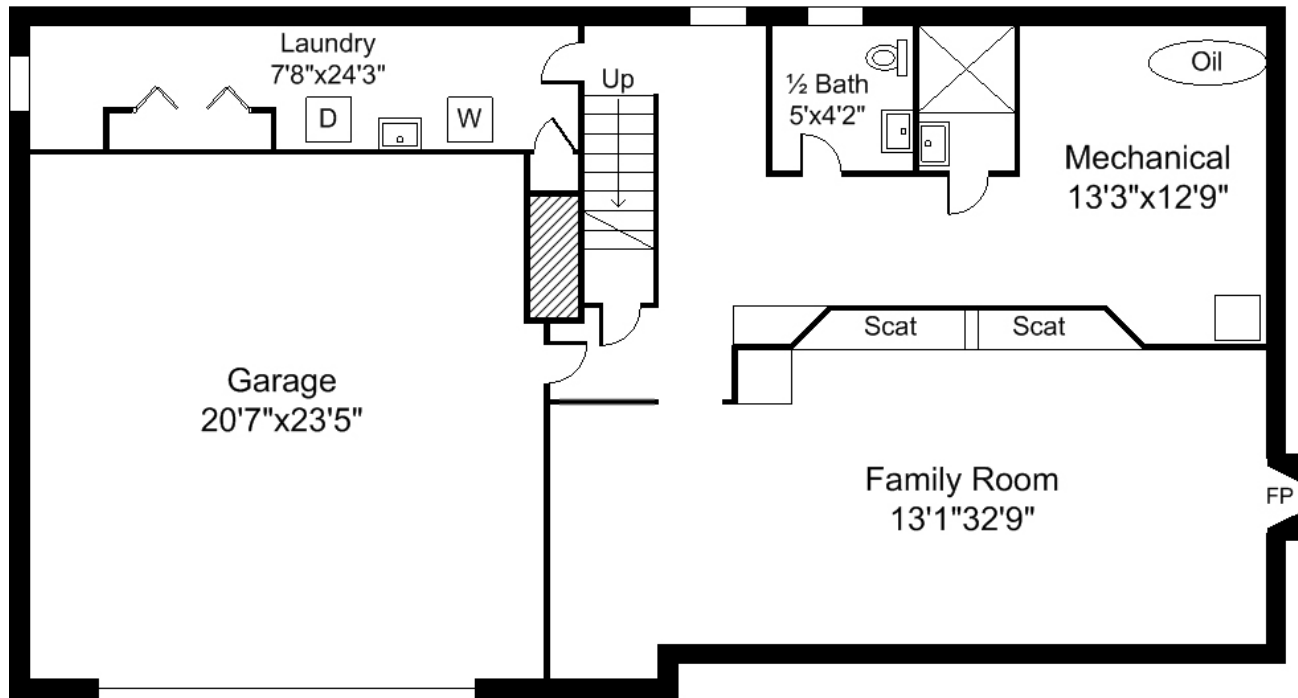

First Floor Plan  
Ceiling Height = 7'-9"

51 Alba Road  
Wellesley, MA 02481

Completed: February, 2010  
Note: Dimensions are not guaranteed and are provided for informational purposes only.

Lower Level Floor Plan  
Ceiling Height = 7'-6"

51 Alba Road  
Wellesley, MA 02481

Completed: February, 2010  
Note: Dimensions are not  
guaranteed and are provided  
for informational purposes only.

Attic Floor Plan  
Ceiling Height = 6'-2"

51 Alba Road  
Wellesley, MA 02481

Completed: February, 2010  
Note: Dimensions are not  
guaranteed and are provided  
for informational purposes only.