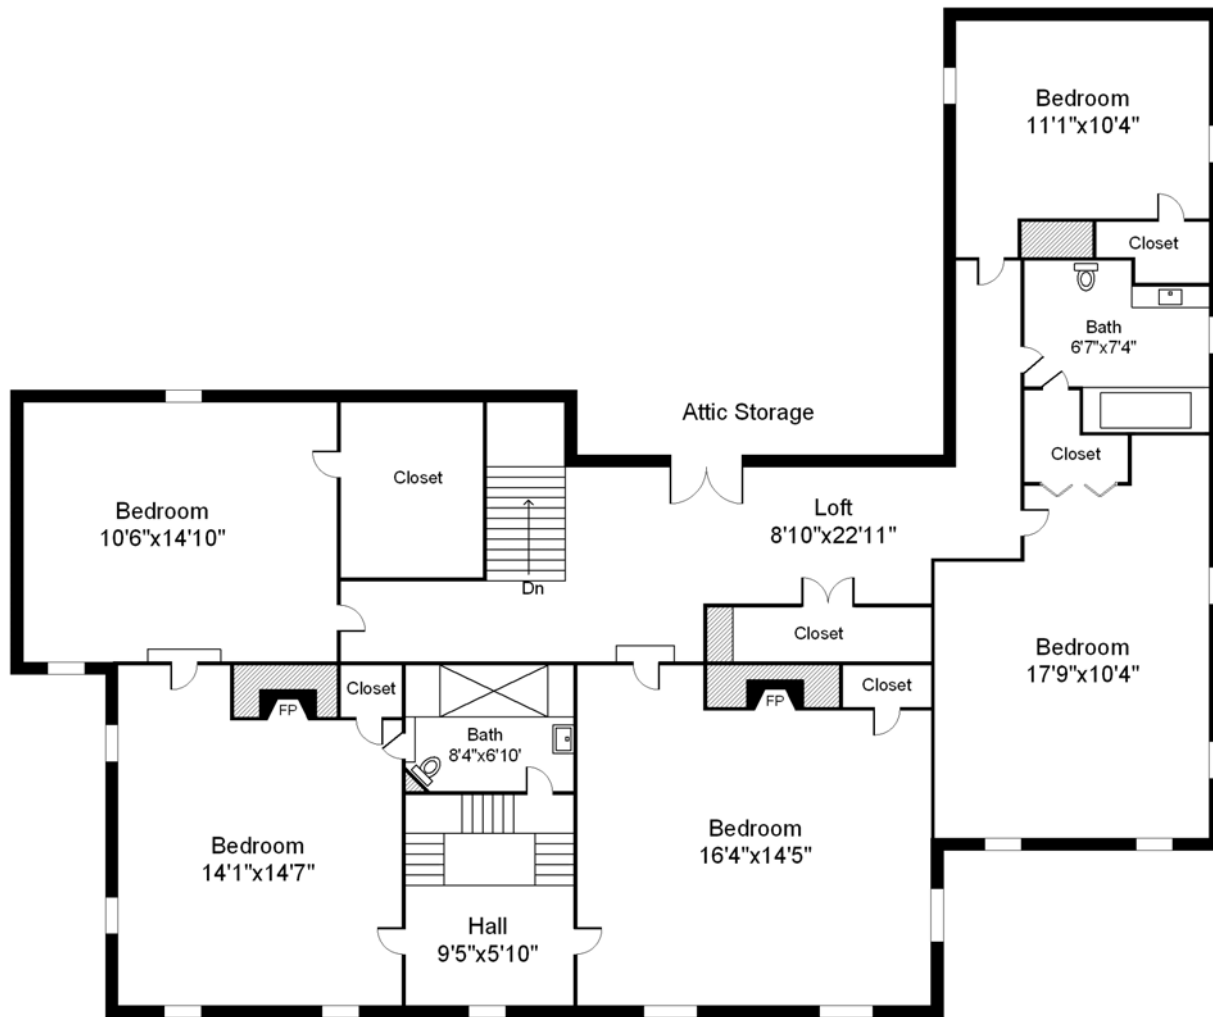

52 Salem Street
Andover, MA 01810

First Floor Plan
Ceiling Height = 7'-9"

Completed: June, 2010
Note: Dimensions are not
guaranteed and are provided
for informational purposes only.

52 Salem Street
Andover, MA 01810

Second Floor Plan
Ceiling Height = 7'-8"

Completed: June, 2010
Note: Dimensions are not
guaranteed and are provided
for informational purposes only.