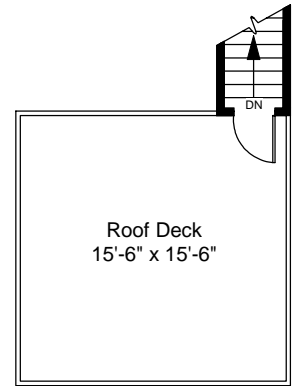

Third Floor Plan
Ceiling Height = 9'-9"

Fourth Floor Plan
Ceiling Height = 8'-4"

Roof Deck Plan