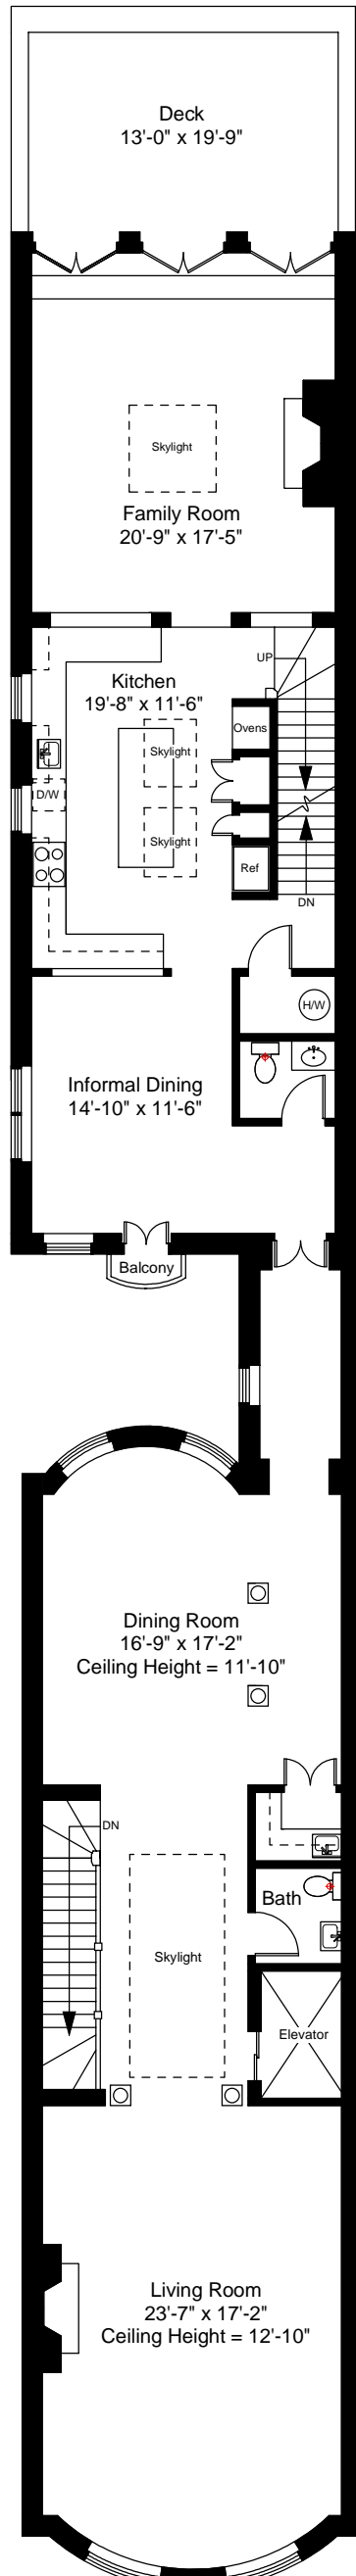

Third Floor Plan
Ceiling Height = 9'-9"

Fourth Floor Plan
Ceiling Height = 8'-4"

Roof Deck Plan