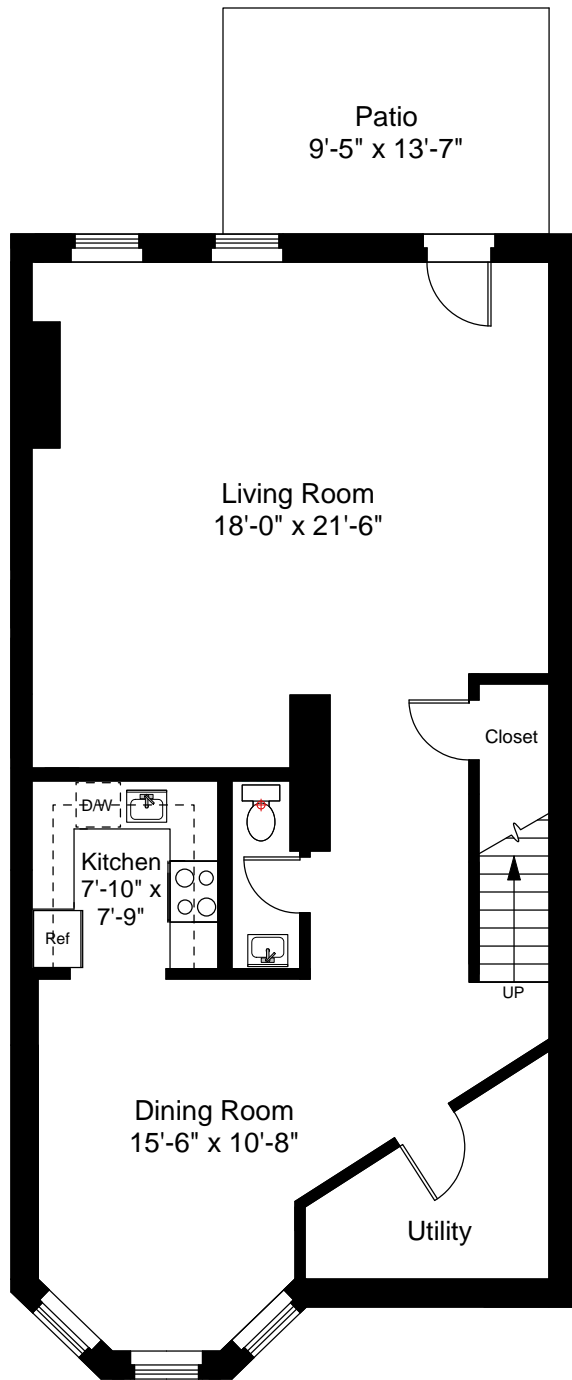

Upper Level Floor Plan

Lower Level Floor Plan

55 Chandler Street, Unit 1  
Boston, MA 02116

Scale 1/8" = 1'-0"

1

Completed: July, 2010

Note: Dimensions are not guaranteed and are provided for informational purposes only.