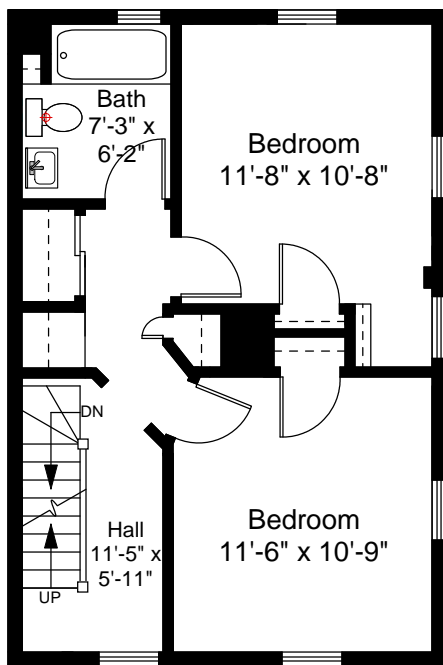

Basement Floor Plan
Ceiling Height = 6'-6"

First Floor Plan
Ceiling Height = 7'-9"

5 Smith Court
Boston, MA 02114

Scale 1/8" = 1'-0"

1

Completed: May, 2010

Note: Dimensions are not guaranteed and are provided for informational purposes only.

NEW ENGLAND
FLOOR PLANS
& PHOTOGRAPHY
(800) 328-0217

Second Floor Plan
Ceiling Height = 7'-2"

Third Floor Plan
Ceiling Height = 7'-6"

5 Smith Court
Boston, MA 02114

Scale 1/8" = 1'-0"

2

Completed: May, 2010

Note: Dimensions are not guaranteed and are provided for informational purposes only.

NEW ENGLAND
— FLOOR PLANS —
& PHOTOGRAPHY
(800) 328-0217