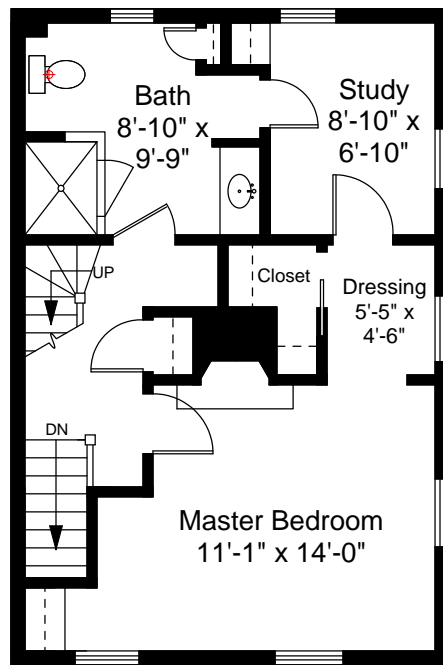

Basement Floor Plan
Ceiling Height = 6'-6"

First Floor Plan
Ceiling Height = 7'-9"

5 Smith Court
Boston, MA 02114

Scale 1/8" = 1'-0"

1

Completed: May, 2010

Note: Dimensions are not guaranteed and are provided for informational purposes only.

NEW ENGLAND
FLOOR PLANS
& PHOTOGRAPHY
(800) 328-0217

Second Floor Plan
Ceiling Height = 7'-2"

Third Floor Plan
Ceiling Height = 7'-6"

5 Smith Court
Boston, MA 02114

Scale 1/8" = 1'-0"

2

Completed: May, 2010

Note: Dimensions are not guaranteed and are provided for informational purposes only.

NEW ENGLAND
— FLOOR PLANS —
& PHOTOGRAPHY
(800) 328-0217