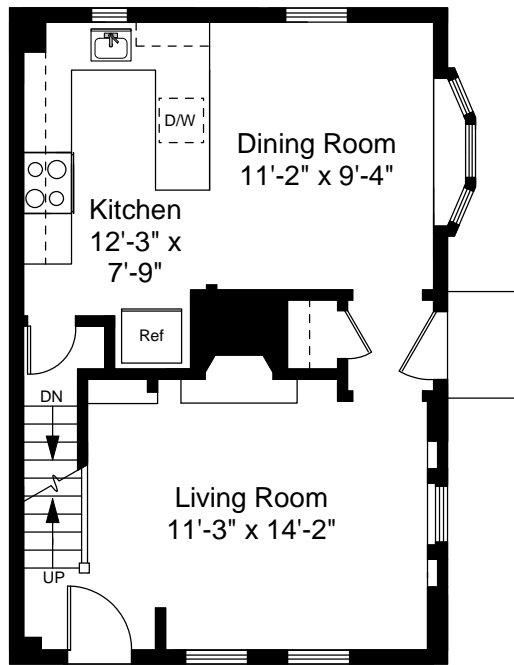

Basement Floor Plan
Ceiling Height = 6'-6"

First Floor Plan
Ceiling Height = 7'-9"

5 Smith Court
Boston, MA 02114

Scale 1/8" = 1'-0"

1

Completed: May, 2010

Note: Dimensions are not guaranteed and are provided for informational purposes only.

NEW ENGLAND
FLOOR PLANS
& PHOTOGRAPHY
(800) 328-0217

Second Floor Plan
Ceiling Height = 7'-2"

Third Floor Plan
Ceiling Height = 7'-6"

5 Smith Court
Boston, MA 02114

Scale 1/8" = 1'-0"

2

Completed: May, 2010

Note: Dimensions are not guaranteed and are provided for informational purposes only.

NEW ENGLAND
— FLOOR PLANS —
& PHOTOGRAPHY
(800) 328-0217