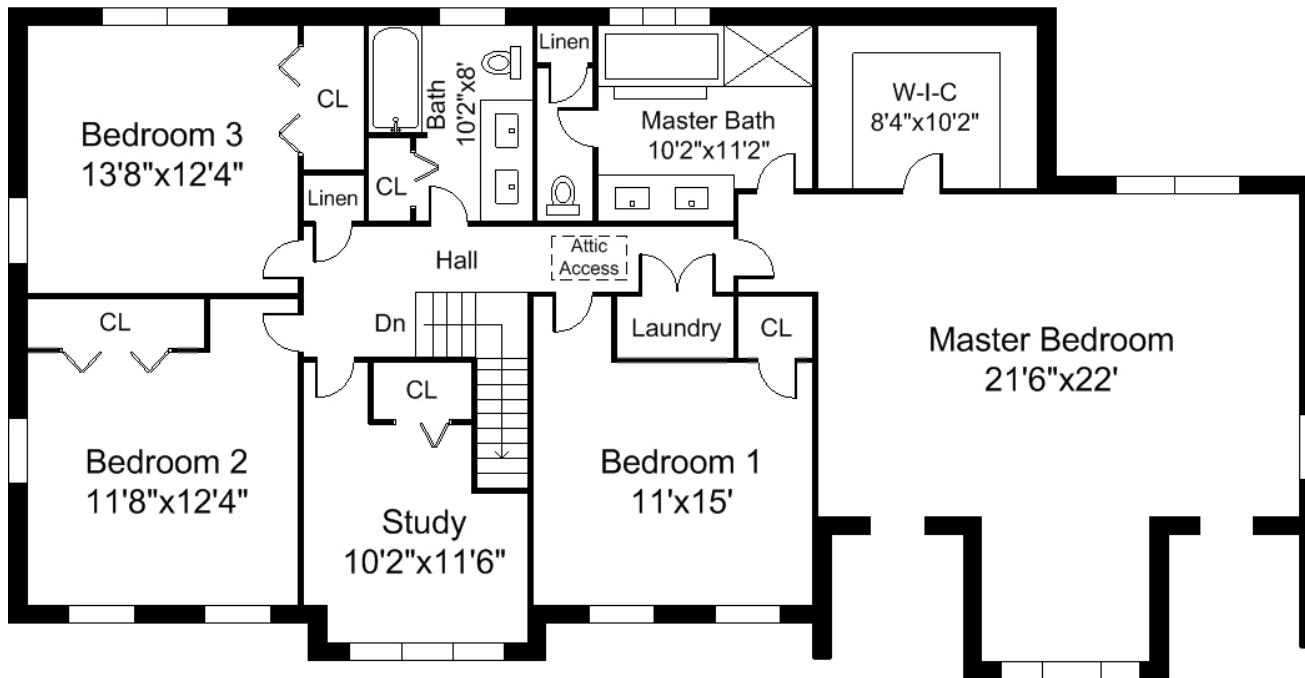

First Floor Plan

7 Turner Road
Wellesley, MA 02482

Completed: December, 2009

Note: Dimensions are not guaranteed and are provided for informational purposes only.

Second Floor Plan

7 Turner Road
Wellesley, MA 02482

Completed: December, 2009
 Note: Dimensions are not
 guaranteed and are provided
 for informational purposes only.

Basement Floor Plan

7 Turner Road
Wellesley, MA 02482

Completed: December, 2009
Note: Dimensions are not guaranteed and are provided for informational purposes only.