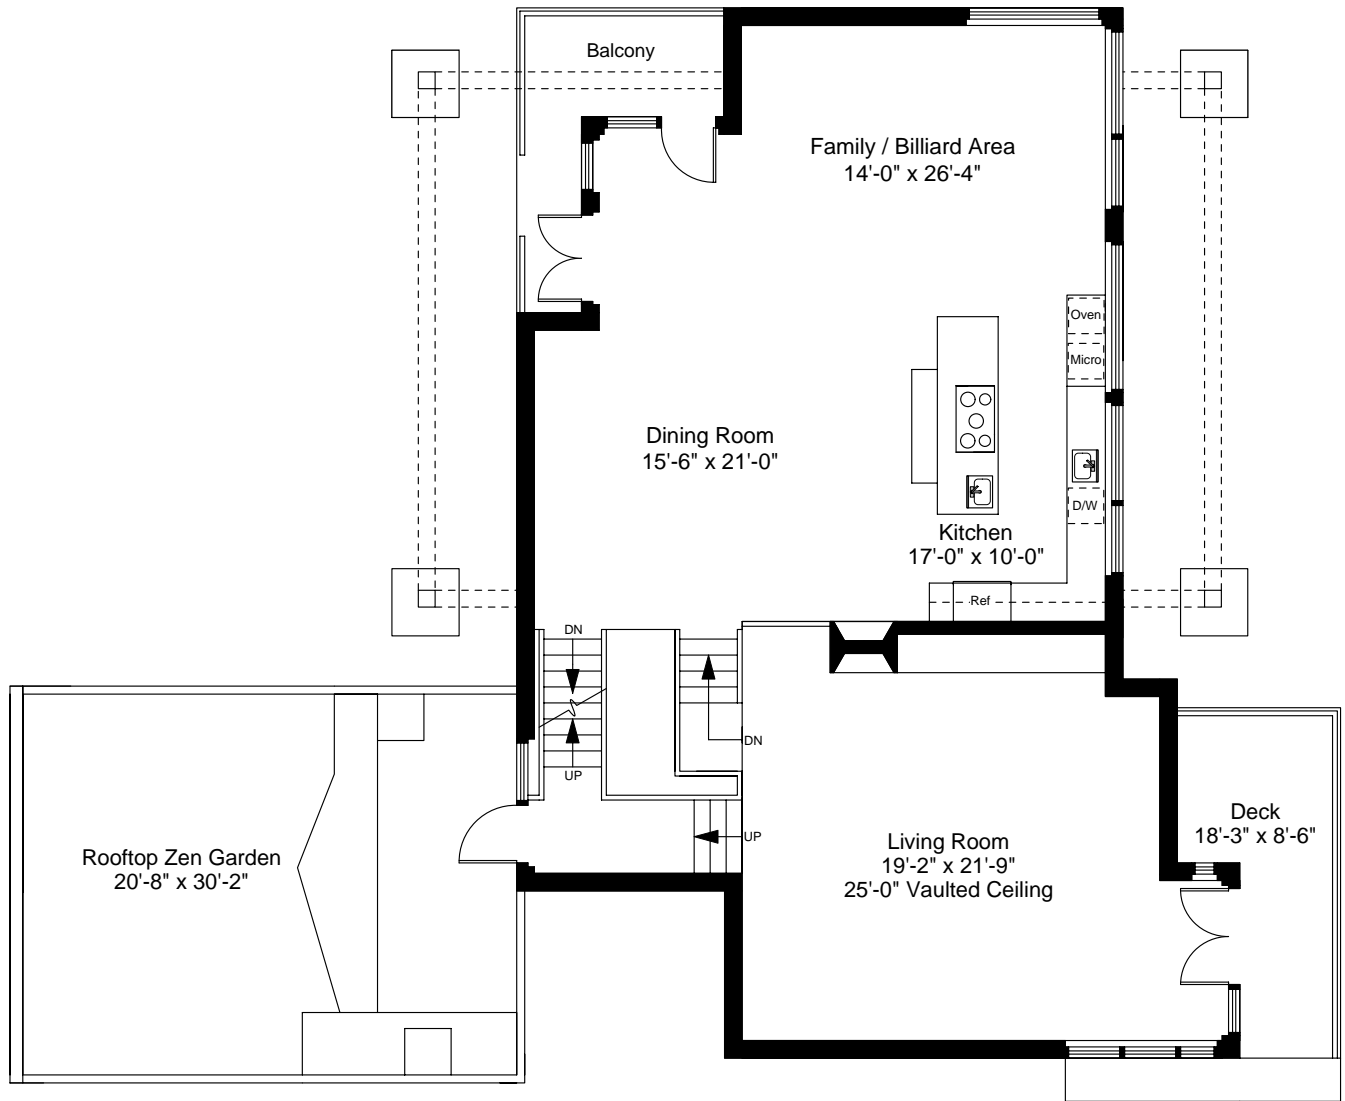

1

Completed: June, 2010

Note: Dimensions are not guaranteed and are provided for informational purposes only.

Main Living Level Floor Plan
Ceiling Height = 9'-8"

8 Bird Hill Road
Lexington, MA 02421

2

Completed: June, 2010

Note: Dimensions are not guaranteed and are provided for informational purposes only.

NEW ENGLAND
FLOOR PLANS
(800) 328-0217

Upper Living Level Floor Plan
 Ceiling Height = 9'-6"

8 Bird Hill Road
 Lexington, MA 02421

3

Completed: June, 2010

Note: Dimensions are not guaranteed and are provided for informational purposes only.

NEW ENGLAND
 FLOOR PLANS
 (800) 328-0217