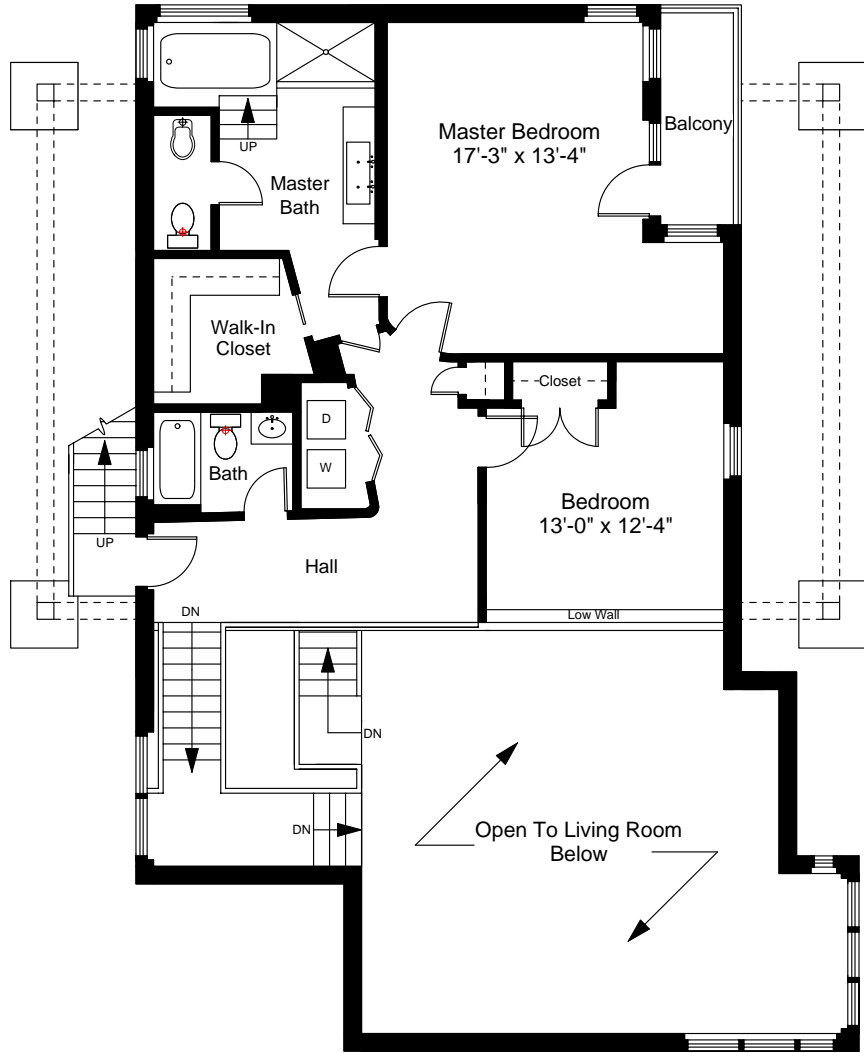

1

Completed: June, 2010

Note: Dimensions are not guaranteed and are provided for informational purposes only.

Main Living Level Floor Plan
Ceiling Height = 9'-8"

8 Bird Hill Road
Lexington, MA 02421

2

Completed: June, 2010

Note: Dimensions are not guaranteed and are provided for informational purposes only.

NEW ENGLAND
FLOOR PLANS
(800) 328-0217

Upper Living Level Floor Plan
 Ceiling Height = 9'-6"

8 Bird Hill Road
 Lexington, MA 02421

3

Completed: June, 2010

Note: Dimensions are not guaranteed and are provided for informational purposes only.

NEW ENGLAND
 FLOOR PLANS
 (800) 328-0217