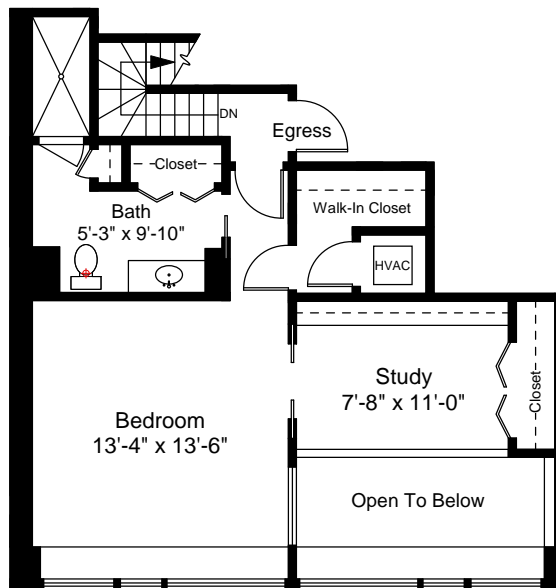

First Floor Plan
Ceiling Height = 8'-0"

975 Memorial Drive, Unit 503-504
Cambridge, MA 02138

1

Completed: May, 2010

Note: Dimensions are not guaranteed and are provided for informational purposes only.

NEW ENGLAND
FLOOR PLANS
& PHOTOGRAPHY
(800) 328-0217

Second Floor Plan
Ceiling Height = 8'-0"

975 Memorial Drive, Unit 503-504
Cambridge, MA 02138

Scale 1" = 10'-0"

2

Completed: May, 2010

Note: Dimensions are not guaranteed and are provided for informational purposes only.